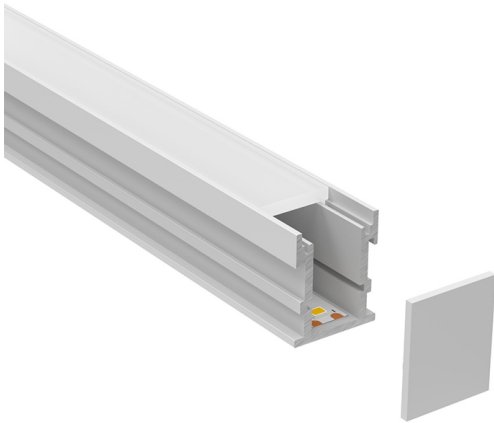

### Walk Over Recessed Aluminium LED Profile

Part No: **JX-WALK-PROFILE**

- Recessed aluminium profile
- 20mm to avoid dotting
- Fits 12.5mm wide LED tape
- Frosted diffuser available
- End caps available
- Available in 2.5m lengths

## Technical Specification

<b>Part No</b>	<b>JX-WALK-PROFILE</b>
<b>Finish</b>	Silver
<b>IP Rating</b>	20
<b>Width</b>	21.3
<b>Internal Width</b>	12.5
<b>Depth</b>	25.8
<b>Material / Made From</b>	Aluminium
<b>Unit of sale</b>	2.5
<b>Price</b>	per meter