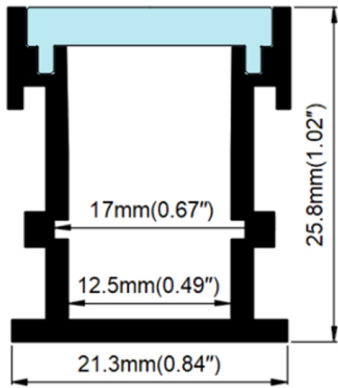

### Walk Over Recessed Aluminium LED Profile

Part No: **JX-WALK-PROFILE**

- Recessed aluminium profile
- 20mm to avoid dotting
- Fits 12.5mm wide LED tape
- Frosted diffuser available
- End caps available
- Available in 2.5m lengths

## Technical Specification

<b>Part No</b>	<b>JX-WALK-PROFILE</b>
<b>Finish</b>	Silver
<b>IP Rating</b>	20
<b>Width</b>	21.3
<b>Internal Width</b>	12.5
<b>Depth</b>	25.8
<b>Material / Made From</b>	Aluminium
<b>Unit of sale</b>	2.5
<b>Price</b>	per meter