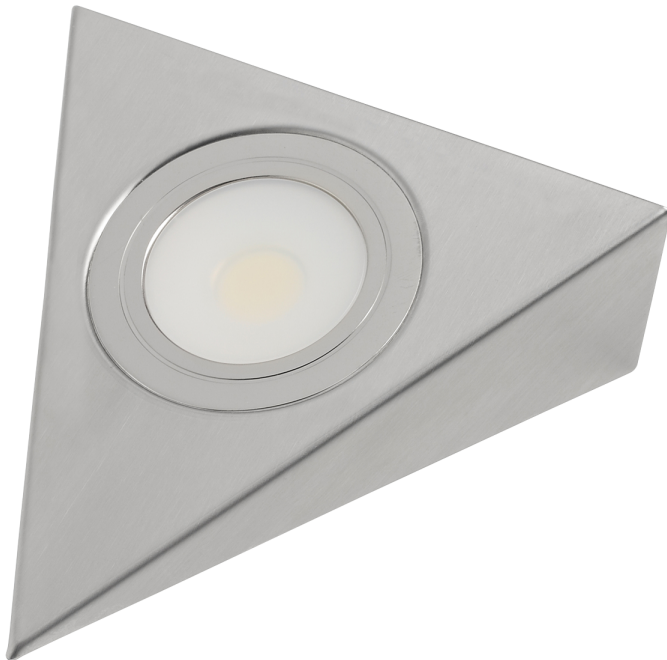

### Triangle Chassis for DLC range

Part No: **TRC-SS-CHASSIS**

- Triangle for DLC fitting

### Technical Specification

<b>Part No</b>	<b>TRC-SS-CHASSIS</b>
<b>Finish</b>	Brushed Nickel
<b>Length</b>	143
<b>Width</b>	128
<b>Depth</b>	40
<b>Material / Made From</b>	Metal