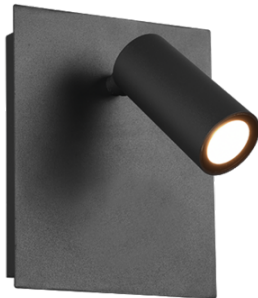

### Tonga Single External Wall Light - Anthracite

Part No: **222960142**

- Built-in LED
- Wall mounting
- IP54 rated for external use