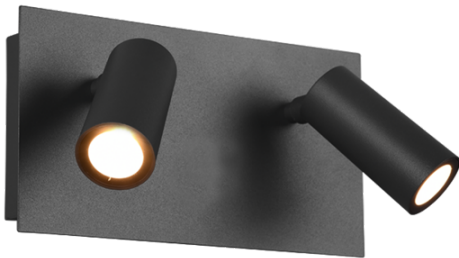

LEYTON

Product Data Sheet

Tonga Double External Wall Light - Anthracite

Part No: **222960242**

- Built-in LED
- Wall mounting
- IP54 rated for external use

Technical Specification

Part No	222960242
Finish	Anthracite
Voltage	240
Wattage	2 x 4
IP Rating	54
Lamp Holder	Integrated LED
Lamp Included	Y