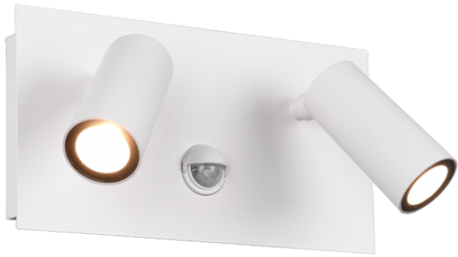

LEYTON

Product Data Sheet

Tonga Double External PIR Wall Light - Matt White

Part No: **222969231**

- Built-in LED
- Built-in PIR sensor
- 8 Metre range and 100° beam angle on PIR sensor
- Wall mounting
- IP54 rated for external use

Technical Specification

Part No	222969231
Finish	Matt White
Voltage	240
Wattage	2 x 4
IP Rating	54
Lamp Holder	Integrated LED

Lamp Included	Y
Height	121
Width	230
Depth	130
Class 1 or 2 or 3	I
EAN	4017807491357