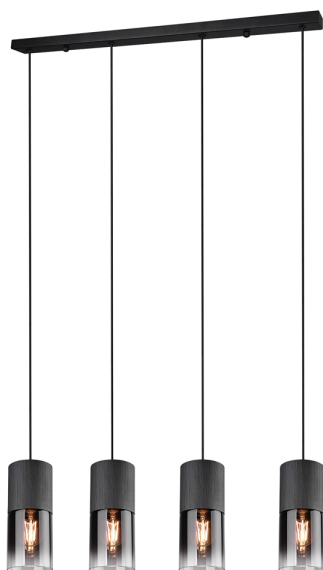

LEYTON

Product Data Sheet

Smoked glass 4 light pendant matt brack finish

Part No: **310600432**

- Requires E27 max 28W lamp
- Drop adjustable on installation
- Smoked glass finish

Technical Specification

Part No	310600432
Finish	Smoked Glass
Voltage	240
Wattage	28
IP Rating	20
Lamp Holder	E27 (ES)
Lamp Included	N
Width	80
Diameter	10
Drop	1500
Class 1 or 2 or 3	I
Material / Made From	Glass
EAN	4017807427288