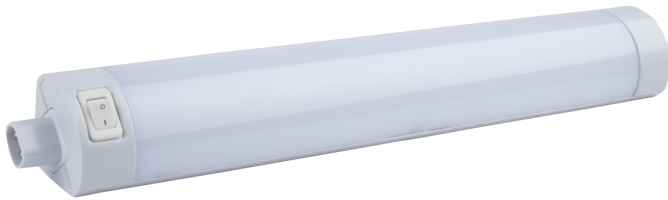

### LED striplight 550mm - 6500k

Part No: **SL-LED-550**

- Opal diffuser to avoid dotting
- Linkable
- Switched
- Includes mains lead and fixing brackets
- Integral driver

## Technical Specification

<b>Part No</b>	<b>SL-LED-550</b>
<b>Lumens</b>	606
<b>CCT</b>	6000
<b>Colour Temperature</b>	Cool White
<b>Finish</b>	White
<b>Voltage</b>	240
<b>Wattage</b>	8
<b>CRI</b>	80
<b>IP Rating</b>	20
<b>Dimmable</b>	N
<b>Connector Type</b>	Bare End
<b>Length</b>	550
<b>Width</b>	36
<b>Depth</b>	35
<b>Class 1 or 2 or 3</b>	II