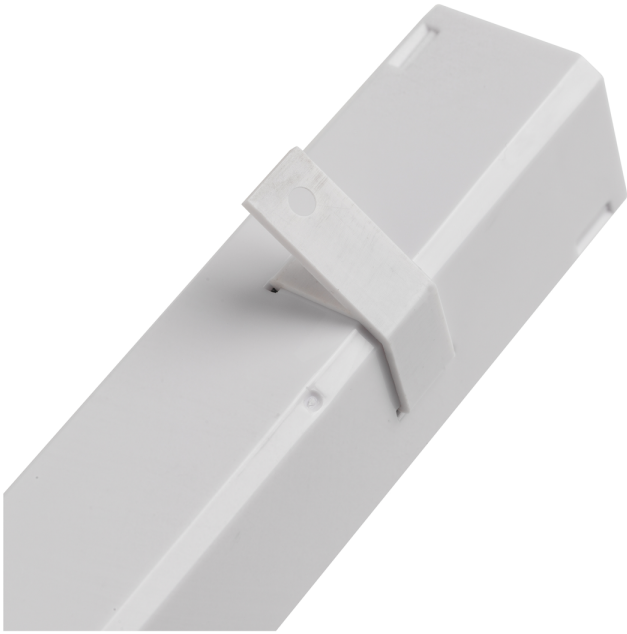

### LED striplight 550mm - 6500k

Part No: **SL-LED-550**

- Opal diffuser to avoid dotting
- Linkable
- Switched
- Includes mains lead and fixing brackets
- Integral driver

## Technical Specification

<b>Part No</b>	<b>SL-LED-550</b>
<b>Lumens</b>	606
<b>CCT</b>	6000
<b>Colour Temperature</b>	Cool White
<b>Finish</b>	White
<b>Voltage</b>	240
<b>Wattage</b>	8
<b>CRI</b>	80
<b>IP Rating</b>	20
<b>Dimmable</b>	N
<b>Connector Type</b>	Bare End
<b>Length</b>	550
<b>Width</b>	36
<b>Depth</b>	35
<b>Class 1 or 2 or 3</b>	II