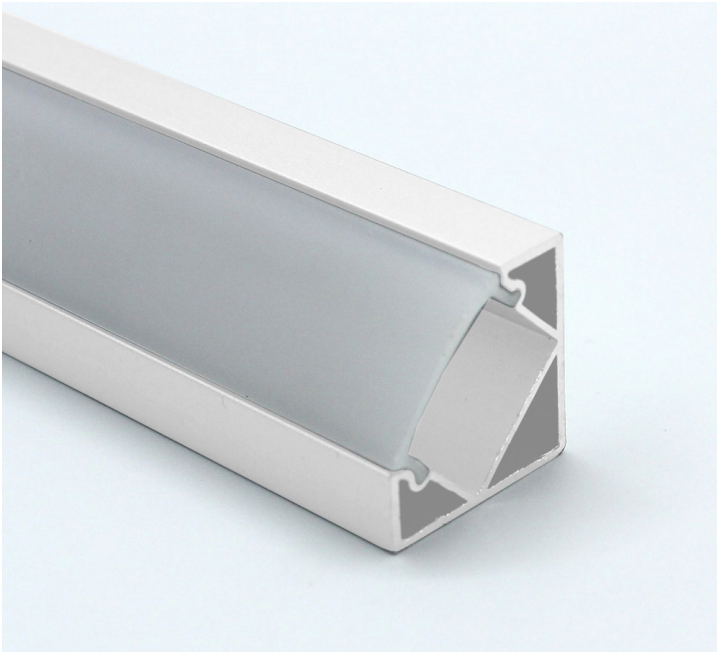

### JXC White Corner Profile

Part No: **JXC-WH-PROFILE**

- Surface mounted corner profile
- Fits 12mm wide LED tape
- Clear, frosted, opal and black diffuser available
- Fixing clips available
- End caps available
- Available in 2.5m lengths

### Technical Specification

<b>Part No</b>	<b>JXC-WH-PROFILE</b>
<b>Finish</b>	White
<b>Width</b>	18.1
<b>Internal Width</b>	12.5
<b>Depth</b>	18.1

**Material / Made From**

Metal