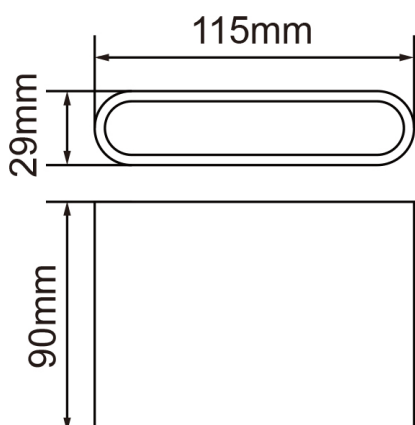

LEYTON

Product Data Sheet

Gozo LED up & down external wall light matt grey finish

Part No: **GOZO-GY-CT**

- 2x3W Built-in LED
- Up & down light distribution
- IP65 rated for internal or external use
- CCT switchable (3000K | 4000K | 6000K)

Technical Specification

Part No	GOZO-GY-CT
Lumens	2 x 243
CCT	3000K, 4000K, 6000K
Colour Temperature	CCT
Finish	Grey
Voltage	240
Wattage	2 x 3
CRI	80
IP Rating	65
Dimmable	N
Lamp Holder	Integrated LED
Height	90
Width	115
Class 1 or 2 or 3	I
Material / Made From	Diecast aluminium