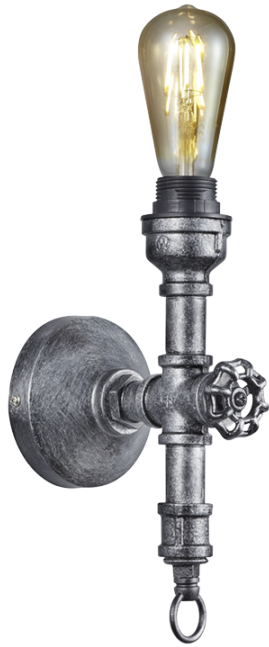

LEYTON

Product Data Sheet

Gotham industrial look wall light

Part No: **207000188**

• Requires E27 max 60W lamp

Technical Specification

| | |
|-----------------------------|------------------|
| Part No | 207000188 |
| Finish | Antique Silver |
| Voltage | 240 |
| IP Rating | 20 |
| Lamp Holder | E27 (ES) |
| Lamp Included | N |
| Length | 465 |
| Width | 146 |
| Depth | 173 |
| Class 1 or 2 or 3 | I |
| Material / Made From | Metal |
| EAN | 4017807356076 |
| Drop | |
| Diameter | |