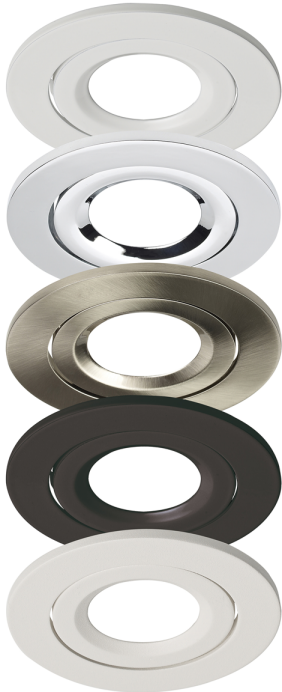

### **ELAN LED tilt IP20 dimmable fire rated downlight - 3000k**

Part No: **ELAN-T-3K**

- High lumen output
- Flicker free & smooth dimming with most standard LED dimmers
- Fast fix connector
- 30,60,90 minute fire rated - timber joist
- Engineered joist tested including i-joist & posi joist -details on request
- 60° Beam Angle
- 0-100% Dimmable
- Bezels supplied separately

# ELAN

**TILT** | HIGH PERFORMANCE  
FIRE RATED DOWNLIGHT