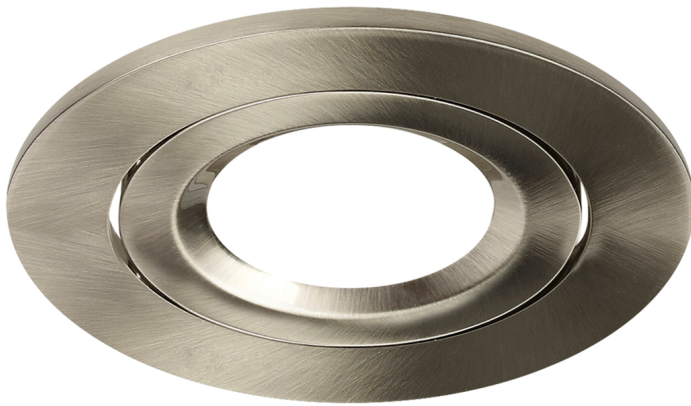

### Brushed nickel bezel for tilt Elan LED Downlight

Part No: **ELAN-TBEZ-BN**

• Tilt Bezel for ELAN fitting

### Technical Specification

<b>Part No</b>	<b>ELAN-TBEZ-BN</b>
<b>Finish</b>	Brushed Nickel
<b>Diameter</b>	96
<b>Unit of sale</b>	1
<b>Price</b>	each