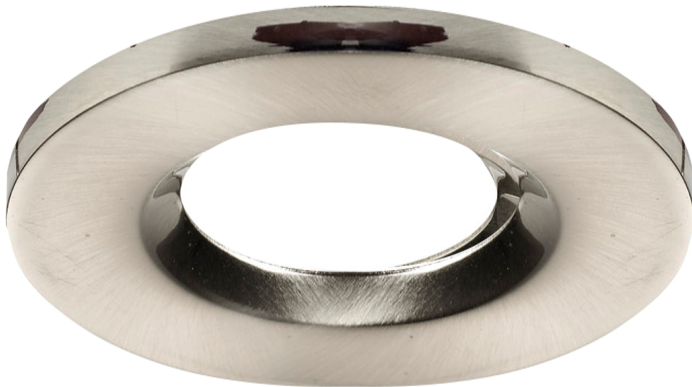

### Brushed nickel bezel for fixed Elan LED Downlight

Part No: **ELANBEZ-BN**

- Fixed Bezel for ELAN fitting

### Technical Specification

<b>Part No</b>	<b>ELANBEZ-BN</b>
<b>Finish</b>	Brushed Nickel
<b>Diameter</b>	84
<b>Unit of sale</b>	1
<b>Price</b>	each