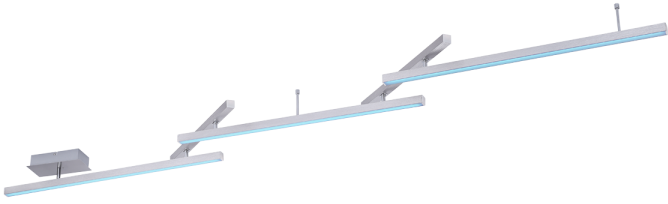

LEYTON

Product Data Sheet

Wiz RGB+CCT linear adjustable ceiling light

Part No: **651210507**

- Wiz smart home product. Control via Wiz app, remote control included or voice control
- WiFi 2.4GHz connects to router without the need of a hub
- RGB: 16 million colours, CCT: 64,000 whites ,dimming, save, program or schedule functions creating your own light scenarios
- Control multiple locations & multiple rooms from anywhere without the need for an additional hub via the Wiz cloud based system
- Adjustable on installation

Technical Specification

Part No	651210507
Lumens	2200
CCT	3000 - 5000
Colour Temperature	RGB+CT
Finish	Brushed Nickel
Voltage	240
Wattage	23
CRI	80
IP Rating	20
Dimmable	Y
Lamp Holder	Integrated LED
Length	120
Width	2420
Depth	100
Class 1 or 2 or 3	I